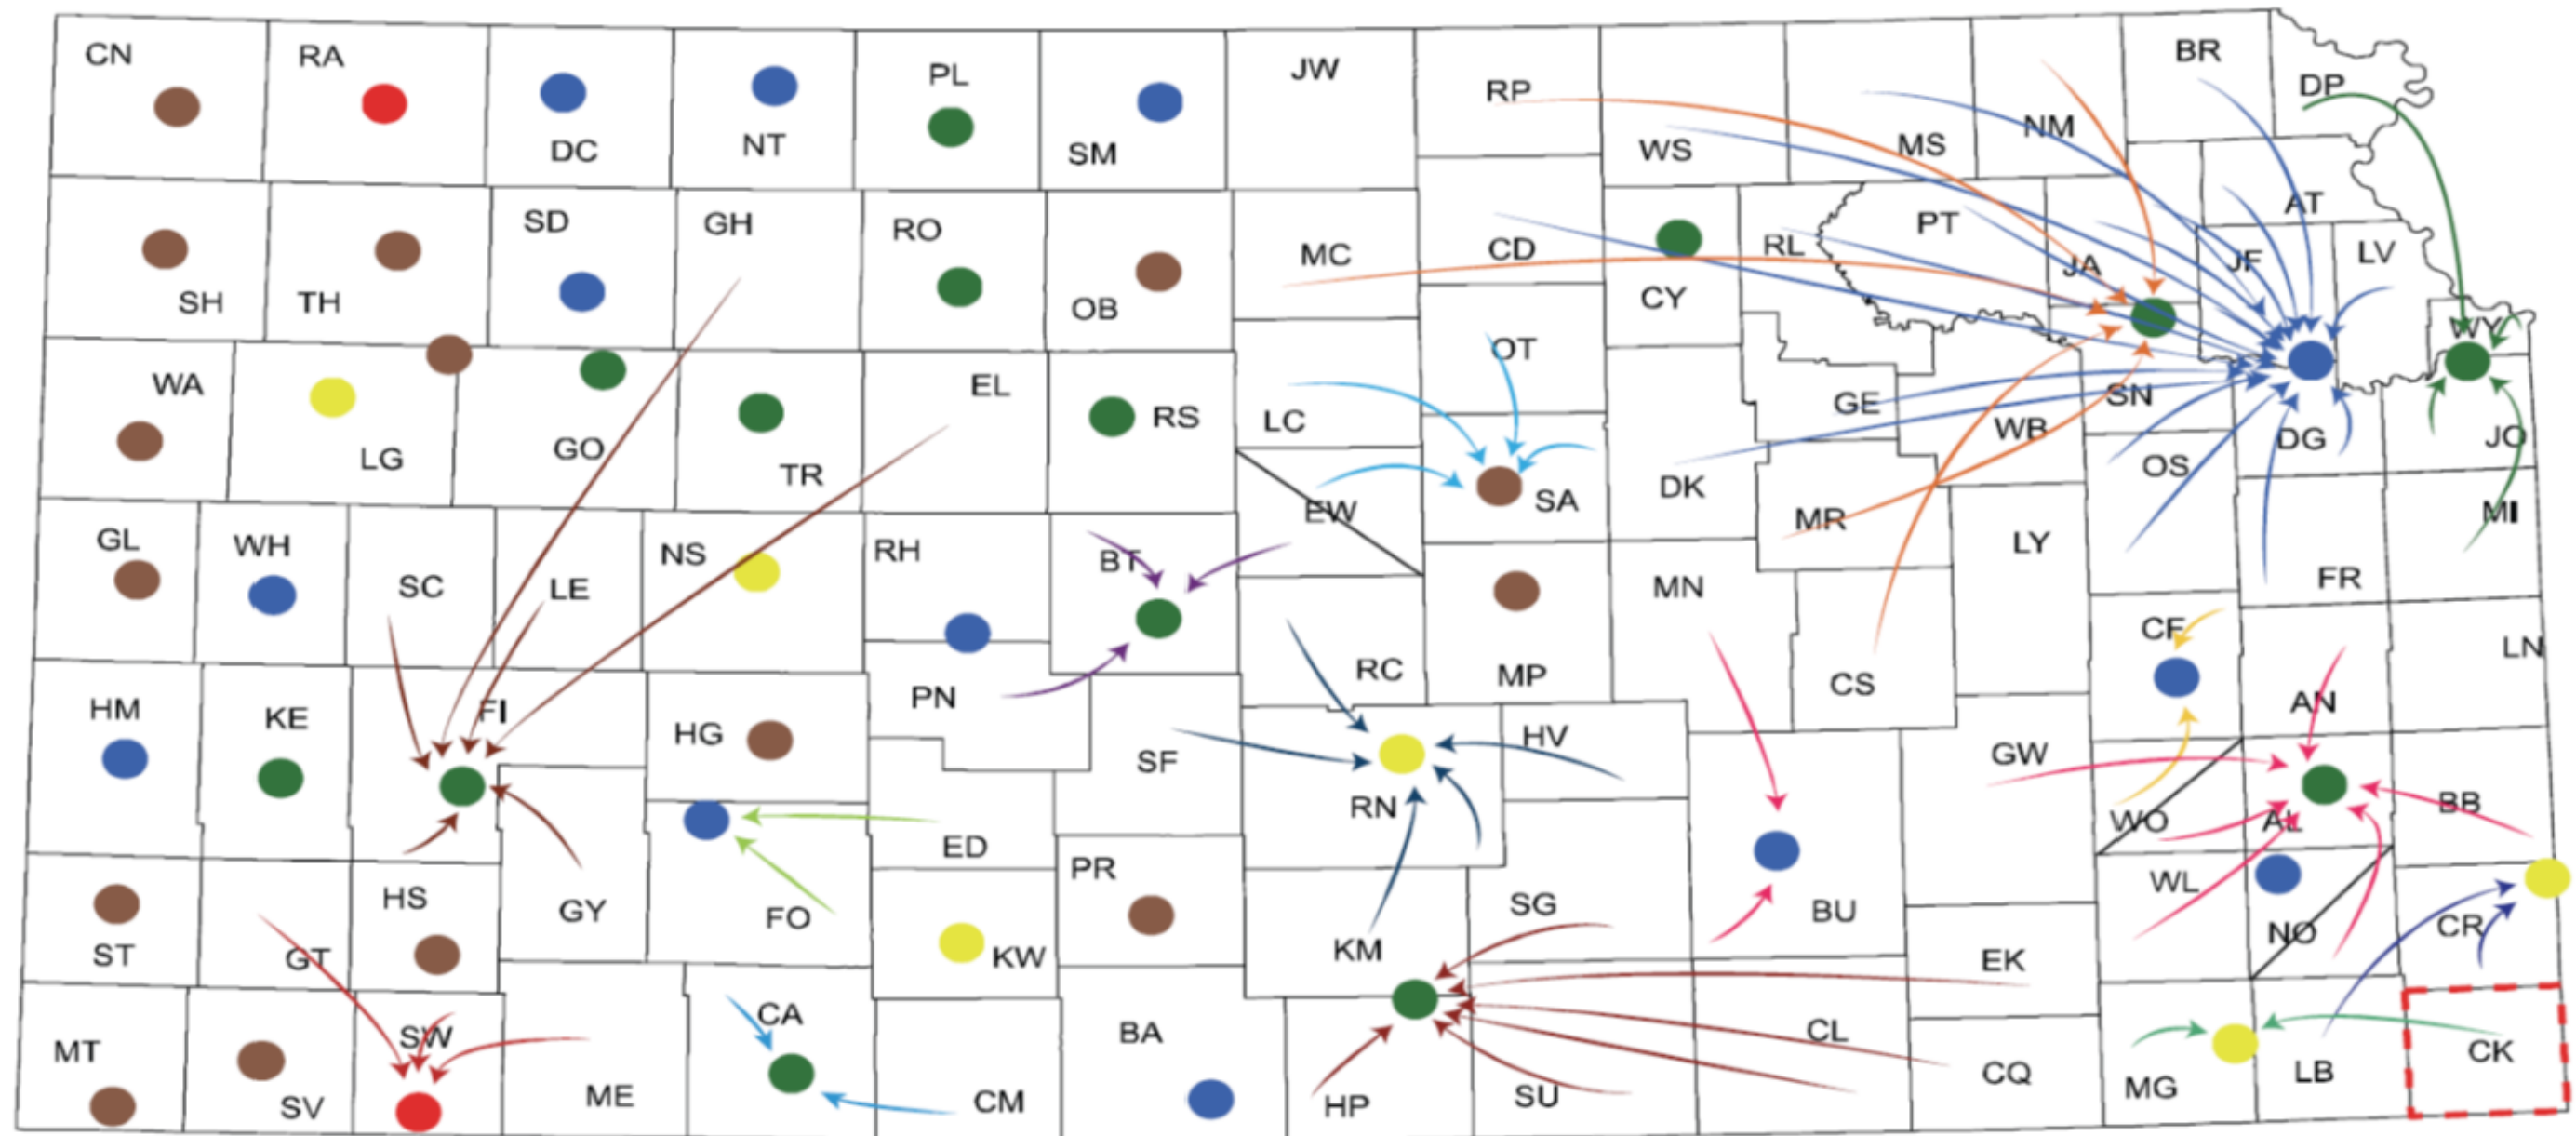

REGIONAL FLOW OF SOLID WASTE

Municipal Solid Waste Disposal in Kansas

Remaining Capacity in Years*

● < 8
 ● 8 to 25
 ● 25 to 50
 ● 50 to 100
 ● > 100

 Some Waste Transferred Out of State