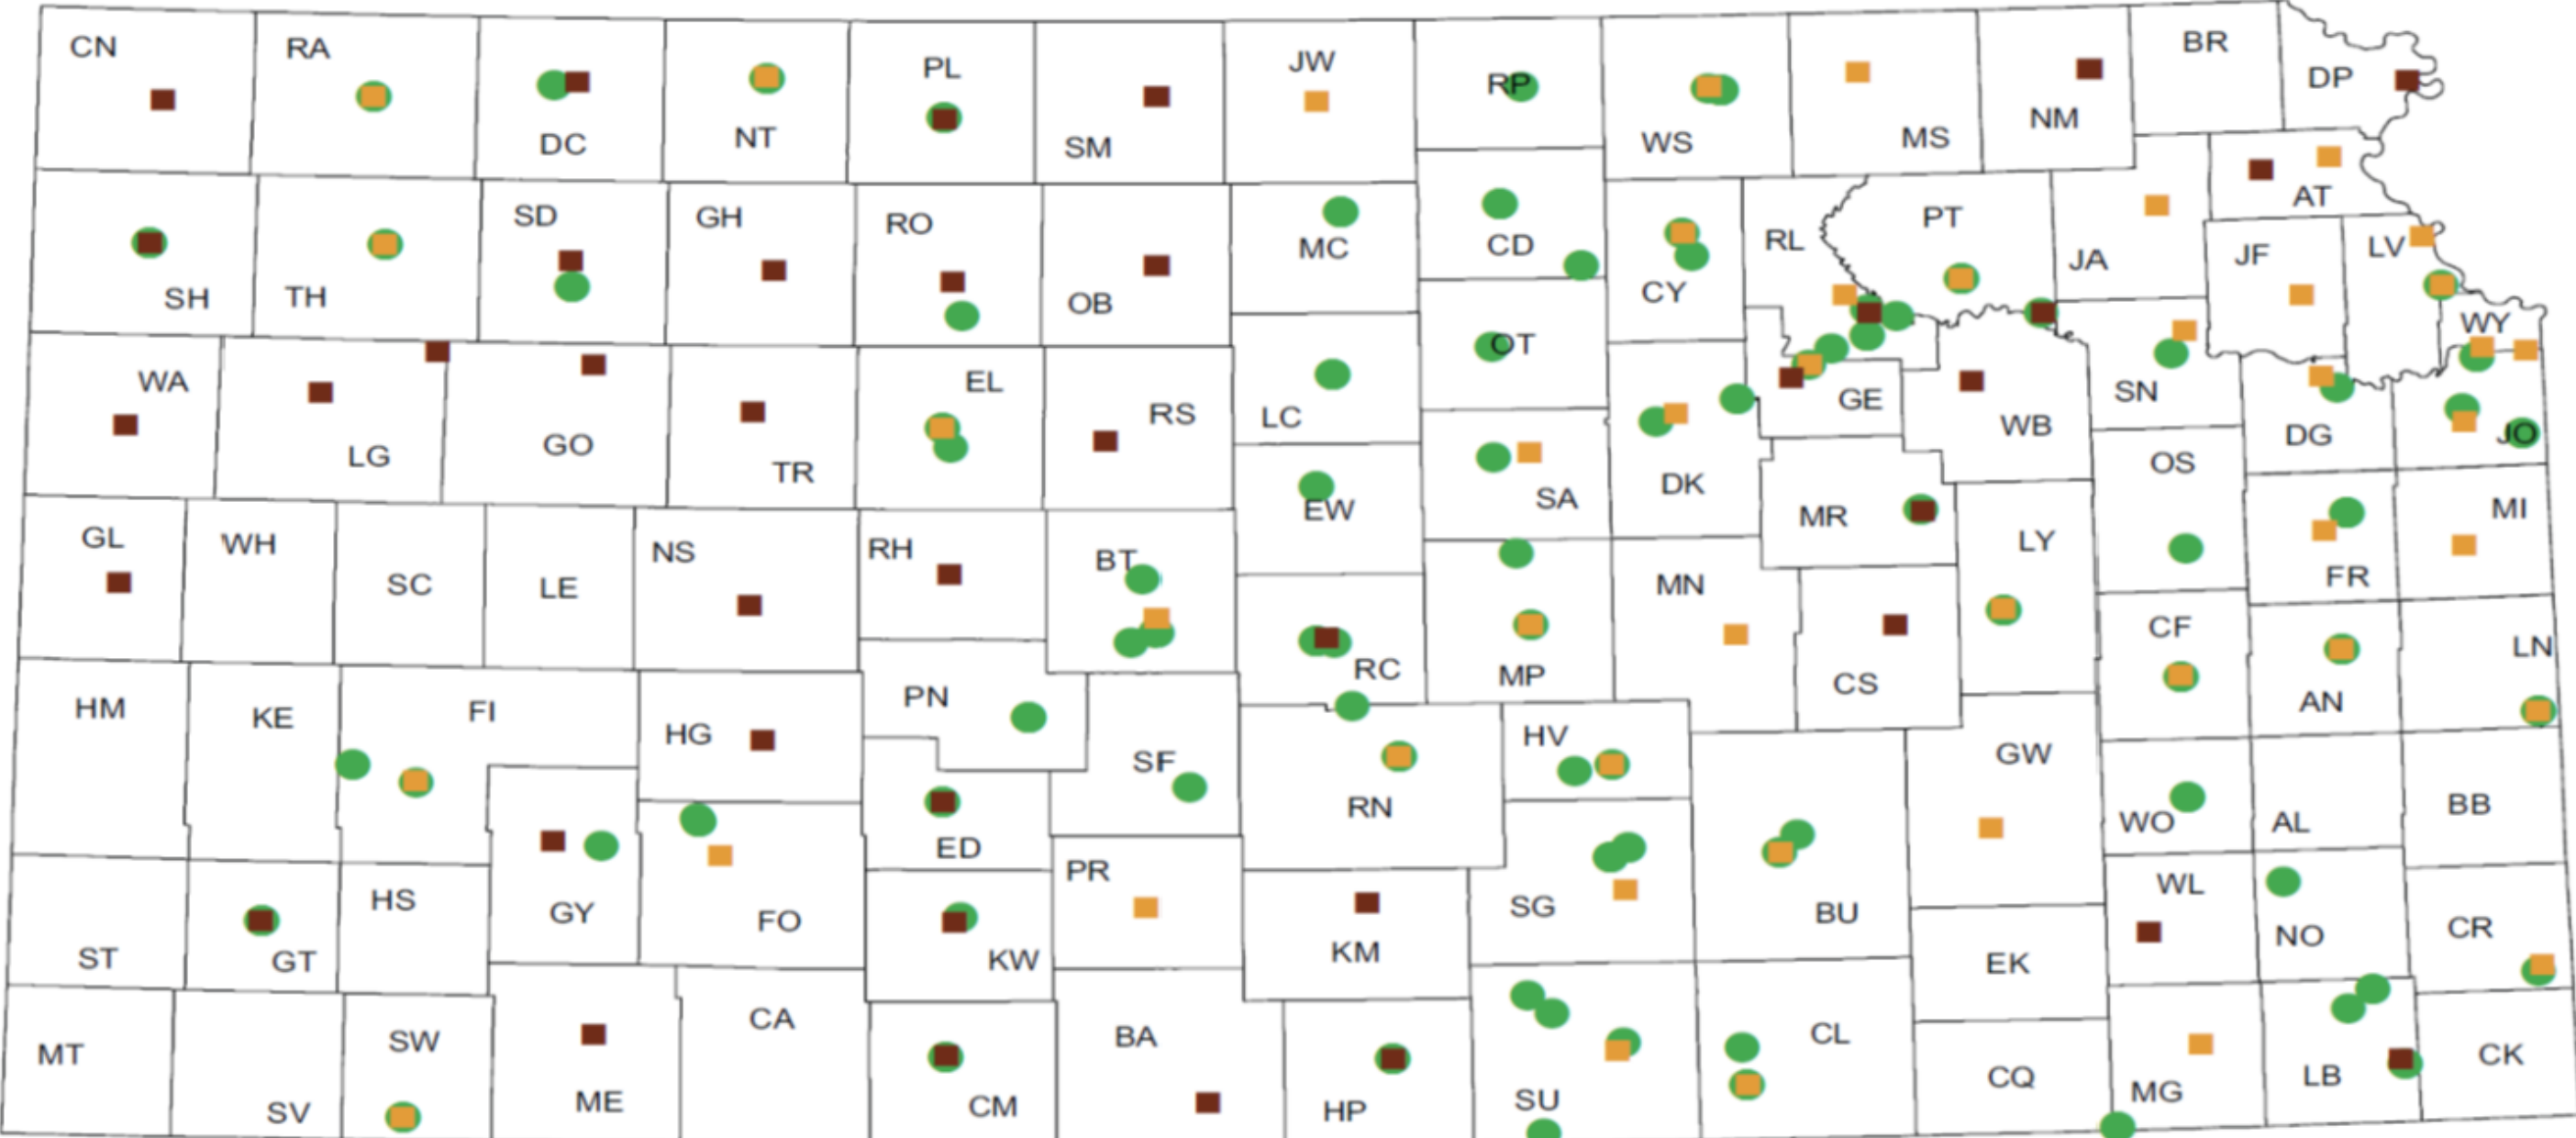

# WASTE REDUCTION FACILITIES

## Permitted Composting & Household Hazardous Waste Facilities in Kansas

- Satellite Household Hazardous Waste Facilities
- Permitted Household Hazardous Waste Facilities
- Composting Facilities

Chart is created by KDHE's Solid Waste Section with 2020 data from KDHE's nForce Database